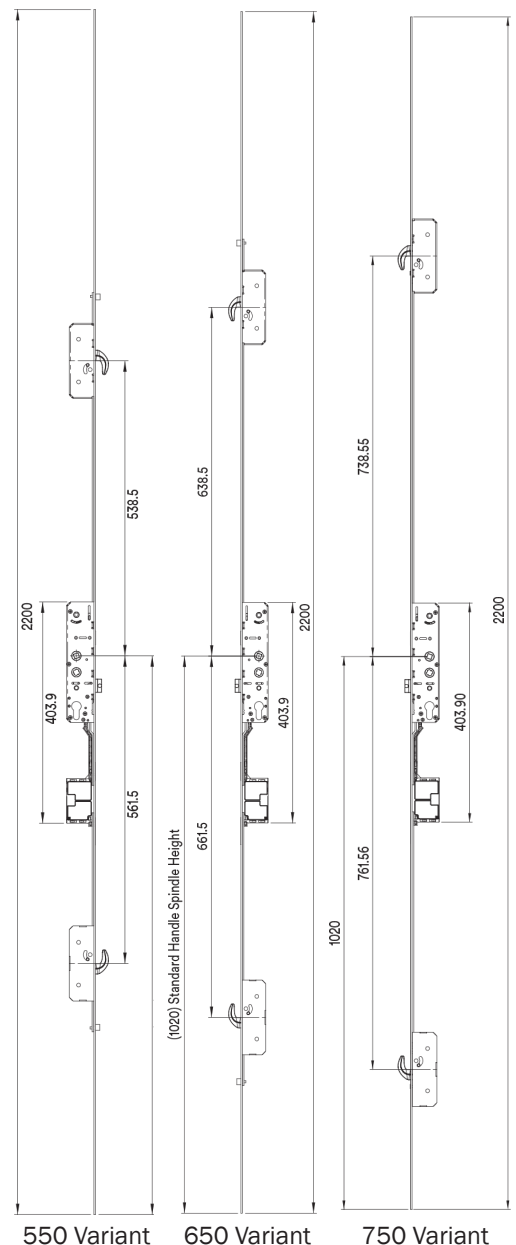

Q-Bolt highlights: chamfered security hooks that lock out securely in opposing directions, roller cams for additional compression, and full one-inch deadbolt. Compatible 92mm and 92/62mm center lever handle sets: greenteQ Alpha, Coastline, and others.

<b>Compatibility</b>	All sash types (wood, metal, PVC, etc.)
<b>Layouts</b>	For single or double doors
<b>Applications</b>	For swinging doors
<b>Materials</b>	Silver passivated mild steel
<b>Deadbolt</b>	25mm (one inch)
<b>Latch</b>	Reversible
<b>Spindle Center</b>	Double spindles at 92/62mm for lever/pad
<b>Lock Points</b>	Two chamfered security hooks
<b>Faceplate Length</b>	1787mm
<b>Sash Heights</b>	1685mm (with reduced handle height) to 2200mm
<b>Performance</b>	Tested to PAS24:2016, and to 50,000 cycles
<b>Corrosion Test</b>	Salt spray tested to EN 1670 Grade 4
<b>Warranty</b>	10 year warranty

## 550 and 650 Q-Bolt versions

<b>Backsets</b>	35mm
<b>Faceplate</b>	16mm width, 12mm cavity
<b>Center</b>	550 or 650mm between hooks
<b>Shootbolts</b>	For 550mm center version
<b>Handle Height</b>	1020mm (cuttable)

## 750 Q-Bolt versions

<b>Backsets</b>	45mm
<b>Faceplate</b>	20mm width, 12mm cavity
<b>Center</b>	750mm between hooks
<b>Handle Height</b>	1020mm (cuttable)