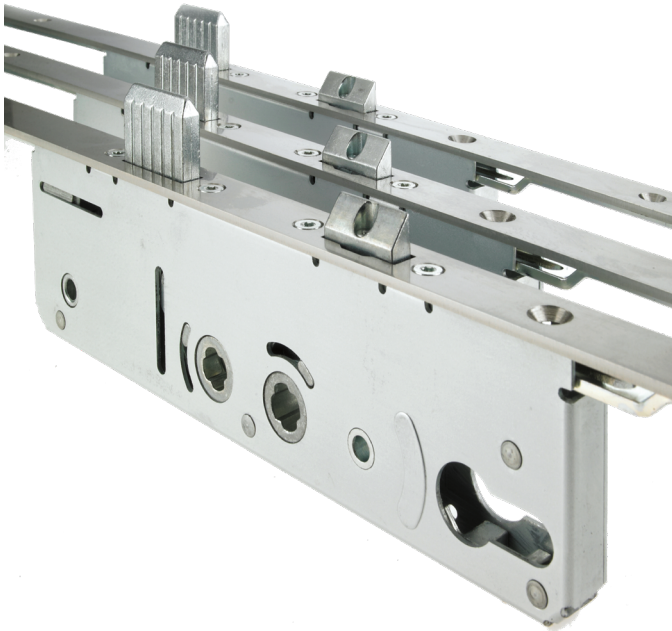

Q-Bolt highlights: chamfered security hooks that lock out securely in opposing directions, roller cams for additional compression, and full one-inch deadbolt. Compatible 92mm and 92/62mm center lever handle sets: greenteQ Alpha, Coastline, and others.

<b>Compatibility</b>	All sash types (wood, metal, PVC, etc.)
<b>Layouts</b>	For single or double doors
<b>Applications</b>	For swinging doors
<b>Materials</b>	Silver passivated mild steel
<b>Deadbolt</b>	25mm (one inch)
<b>Latch</b>	Reversible
<b>Spindle Center</b>	Double spindles at 92/62mm for lever/pad
<b>Lock Points</b>	Two chamfered security hooks
<b>Faceplate Length</b>	1787mm
<b>Sash Heights</b>	1685mm (with reduced handle height) to 2200mm
<b>Performance</b>	Tested to PAS24:2016, and to 50,000 cycles
<b>Corrosion Test</b>	Salt spray tested to EN 1670 Grade 4
<b>Warranty</b>	10 year warranty

## 550 and 650 Q-Bolt versions

<b>Backsets</b>	35mm
<b>Faceplate</b>	16mm width, 12mm cavity
<b>Center</b>	550 or 650mm between hooks
<b>Shootbolts</b>	For 550mm center version
<b>Handle Height</b>	1020mm (cuttable)

## 750 Q-Bolt versions

<b>Backsets</b>	45mm
<b>Faceplate</b>	20mm width, 12mm cavity
<b>Center</b>	750mm between hooks
<b>Handle Height</b>	1020mm (cuttable)